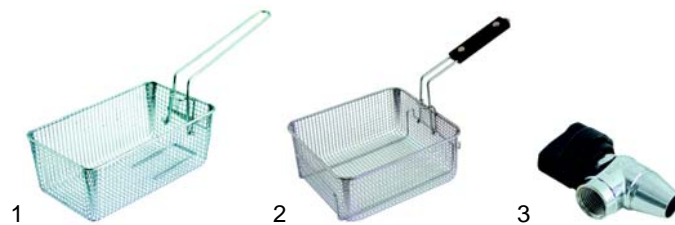

Item	Order	Description	Model	OEM
1	970181	basket, 4l	FT4/44	C01126
2	970186	basket, 8l	FT8/88, SF9/99	C01127
3	540747	drain tap	SF9/99	C01145

F

Suitable for Fimar