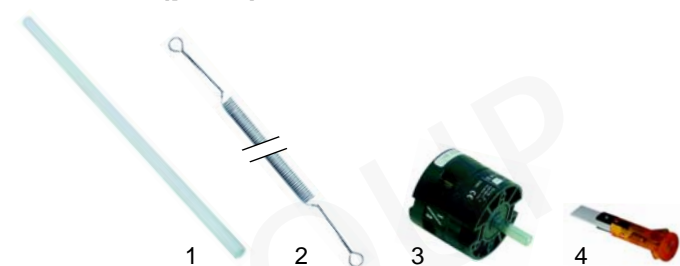

Toasters (pass)

Item	Order	Description	Model	OEM
1	416486	quartz tube		C01019
2	416564	heating element	TOC	C01020
3	345993	switch 0-I		C01043
4	359140	signal lamp		C01039