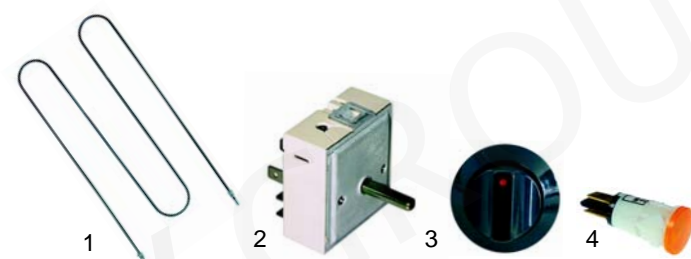

Salamander

Item	Order	Description	Model	OEM
1	416635	3000W/230V		C01279
2	380015	energy regulator		C01953
3	110829	knob	SAL600	C01954
4	359143	signal lamp		C01108

F

Suitable for Fimar