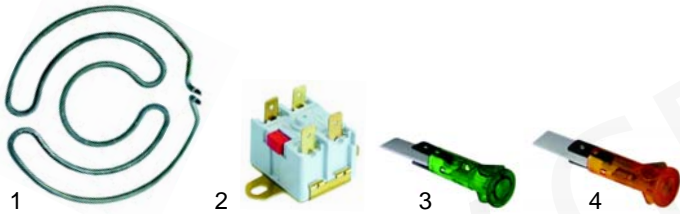

Crepes makers

Item	Order	Description	Model	OEM
1	416636	2000W/230V		C01765
2	390187	safety thermostat	CRP,	C01942
3	359139	signal lamp	CRP2	C01948
4	359140	signal lamp		32W2970