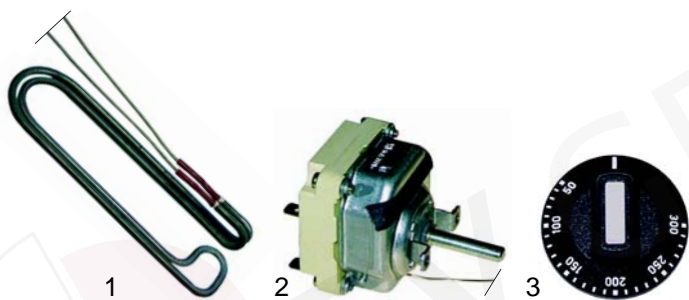

Folding grills (electrical)

Item	Order	Description	Model	OEM
1	415648	666W/230V		0101405
2	375038	thermostat	Turmix 4000, Turmix 8000	0102001
3	110245	knob		0102024