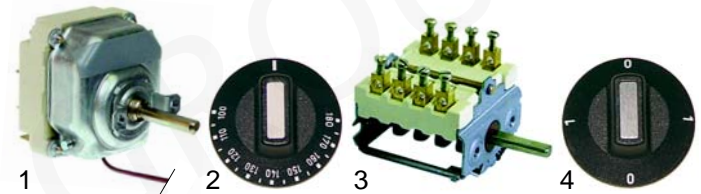

Item	Order	Description	Model	OEM
1	375699	thermostat, 180°C		0112010
2	110242	knob	MN, RN	
3	300021	switch		0102125
4	110231	knob