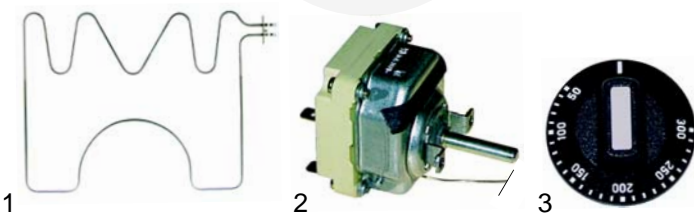

Ovens (electric)

Item	Order	Description	Model	OEM
1	418247	2000W/230 V	KNH8	0101063
2	375038	thermostat		0102001
3	110245	knob		0112024