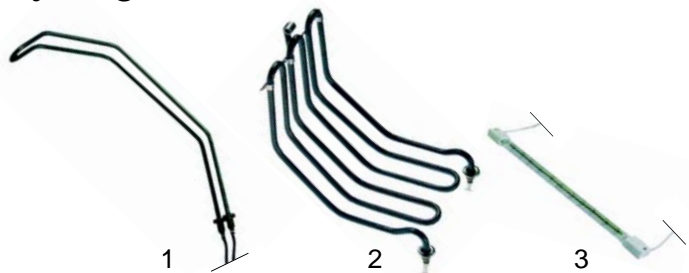

Gyros grills

Item	Order	Description	Model	OEM
1	415642	700W/230V	KG1	0101006
2	418243	1070W/230V	KG2	0101002
3	359625	500W/230V	KG1	0101121