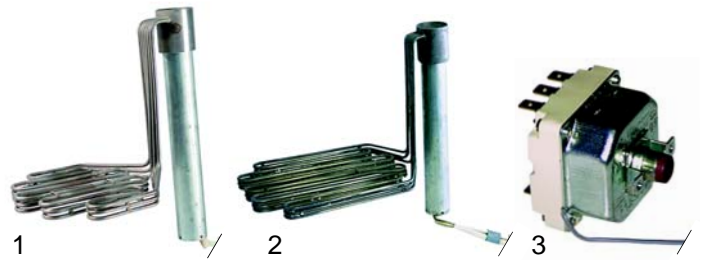

Fryers (electric)

Item	Order	Description	Model	OEM
1	418239	5700W/3 phases 230V	MN	0111001
2	n. l. a.	8500W/3 phases 230V	RN	0111002
3	375013	safety thermostat	MN, RN	0112012