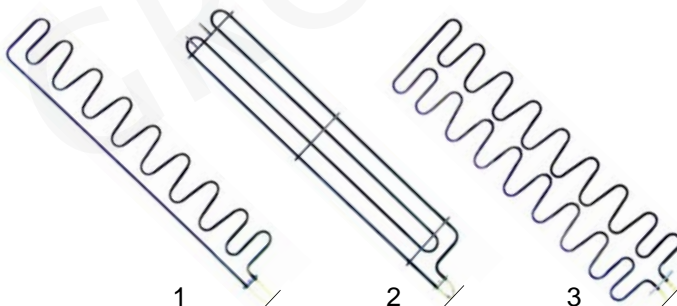

Chicken grills (electrical)

Item	Order	Description	Model	OEM
1	418244	2200W/230V		0101011
2	418245	2800W/230V	KS1	0101012
3	418246	3000W/230V		0101064