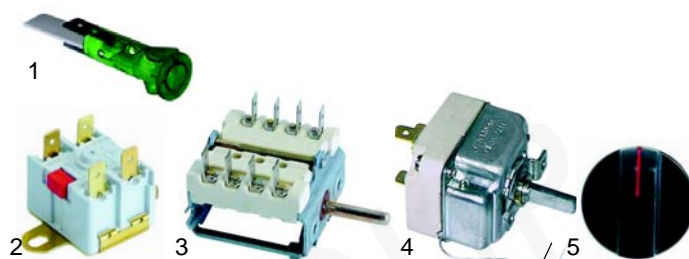

Member of the  **GEV GROUP**

Toasters

Item	Order	Description	Model	OEM
1	416174	450W/75V		8075
2	693055	insulating set	F6, F12	8026
3	345975	switch		15849

Item	Order	Description	Model	OEM
1	350032	timer		8030
2	110526	knob		8029
3	690010	pliers		8008

Pancake devices

Item	Order	Description	Model	OEM
1	416636	2000W/230V		6006
2	359139	signal lamp	X1, X2	10711/B
3	390187	safety thermostat		6011

Contact grills

Item	Order	Description	Model	OEM
1	416038	800W/230V (upper)		906/A
1	416039	900W/230V (lower)	XAR, XAL, XBM, XBR, XBL	909/A
2	416197	1000W/230V (upper)		9716
2	416198	1200W/230V (lower)		9717
3	416176	1000W/230V (upper)	XAR2, XAL2	9561
3	416177	1200W/230V (lower)		9562

Item	Order	Description	Model	OEM
1	359139	signal lamp		10711/B
2	390187	safety thermostat	XAR, XAL, XBM, XBR, XBL, XAR2, XAL2	6011
3	300124	switch		9564
4	375002	thermostat		9010
5	110526	knob		8029

Salamander