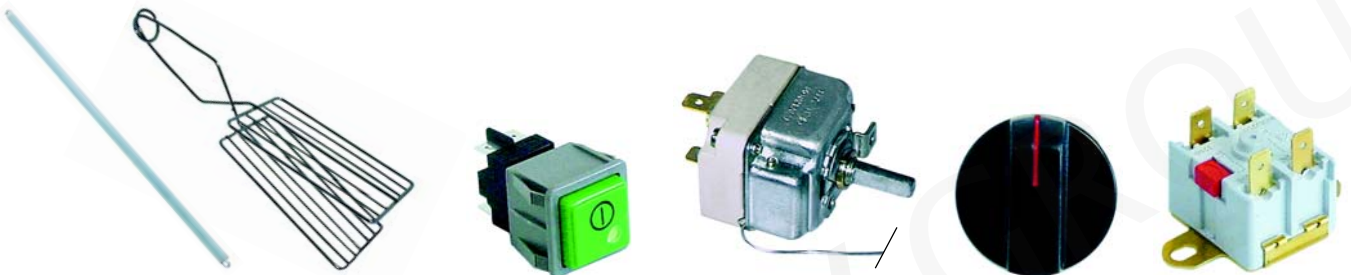

Spare parts suitable for: DIHR

Spare parts suitable for small appliances and single devices