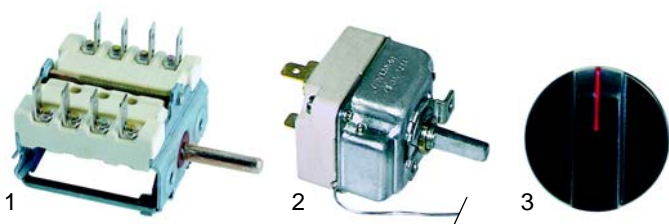

Item	Order	Description	Model	OEM
1	300124	switch		9564
2	375002	thermostat		9010
3	110526	knob		8029