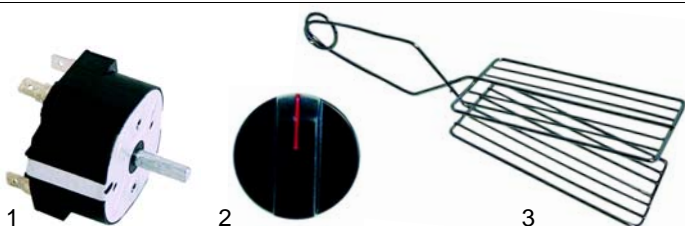

Member of the  **GEV GROUP**

Toasters

Item	Order	Description	Model	OEM
1	416174	450W/75V		8075
2	693055	insulating set	F6, F12	8026
3	345975	switch		15849

Item	Order	Description	Model	OEM
1	350032	timer		8030
2	110526	knob		8029
3	690010	pliers		8008