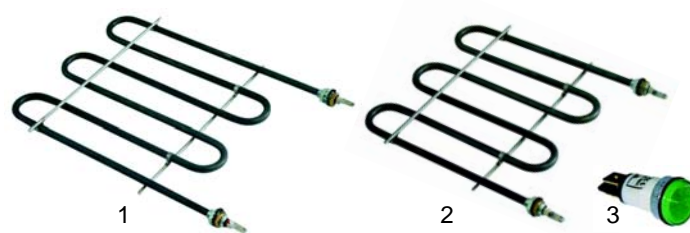

Member of the  **GEV GROUP**

Toasters

Item	Order	Description	Model	OEM
1	416174	450W/75V		8075
2	693055	insulating set	F6, F12	8026
3	345975	switch		15849

Item	Order	Description	Model	OEM
1	350032	timer		8030
2	110526	knob		8029
3	690010	pliers		8008

Pancake devices

Item	Order	Description	Model	OEM
1	416636	2000W/230V		6006
2	359139	signal lamp	X1, X2	10711/B
3	390187	safety thermostat		6011

Contact grills

Item	Order	Description	Model	OEM
1	416038	800W/230V (upper)		906/A
1	416039	900W/230V (lower)	XAR, XAL, XBM, XBR, XBL	909/A
2	416197	1000W/230V (upper)		9716
2	416198	1200W/230V (lower)		9717
3	416176	1000W/230V (upper)	XAR2, XAL2	9561
3	416177	1200W/230V (lower)		9562

Item	Order	Description	Model	OEM
1	359139	signal lamp		10711/B
2	390187	safety thermostat	XAR, XAL, XBM, XBR, XBL, XAR2, XAL2	6011
3	300124	switch		9564
4	375002	thermostat		9010
5	110526	knob		8029

Salamander