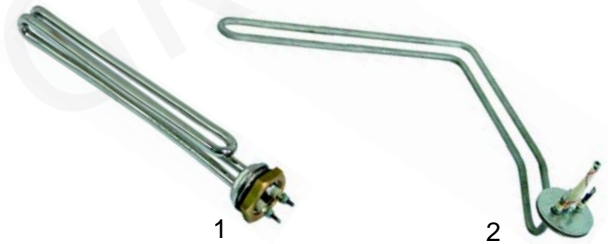

Heating elements

Item	Order	Description	Model	OEM
1	416250	heating element	Barline 35	HLE.BL.00000
2	416251	heating element, 2500W	Euroline 40	HLE.EU.00011