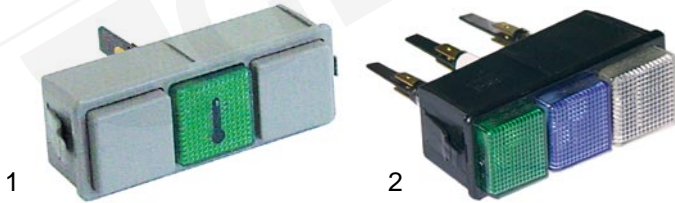

mounting 28,5x52,5mm

pos.	order no.	voltage	colour	connection (mm)
1	345877	230V	green	F 6,3

mounting 28,5x77,5mm

item	order no.	voltage	colour	connection (mm)	item	order no.	voltage	colour	connection (mm)
1	345873	230V	green	F 6,3	2	359008	230V	green/blue/clear	F 6,3