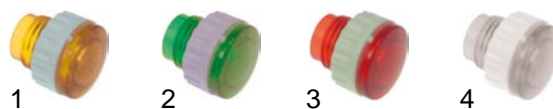

item	order no.	colour	lamp	item	order no.	colour	lamp
1	359953	yellow	type H	3	359955	red	type H
2	359954	green	type I	4	359956	clear	type H

10mm ø mounting, plug socket

item	order no.	colour	lamp	item	order no.	colour	lamp
1	359414	yellow	type H	3	359957	red	type H
2	359816	green	type I	4	359815	clear	type H

item	order no.	colour	lamp	item	order no.	colour	lamp
1	359958	yellow	type H	3	359960	red	type H
2	359959	green	type I	4	359961	clear	type H

10mm ø mounting, screwed socket

item	order no.	colour	lamp	item	order no.	colour	lamp
1	359962	yellow	type H	4	359965	clear	type H
2	359963	green	type I	5	359242	metal ring	
3	359964	red	type H				