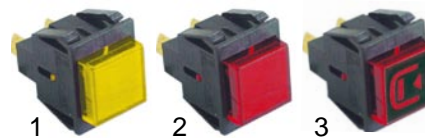

mounting 27,2x22,2mm

item	order no.	voltage	colour	connection (mm)	item	order no.	voltage	colour	connection (mm)
1	359911	230V	yellow	F 6,3	3	359199	230V	red	F 6,3
2	359209	230V	red	F 6,3