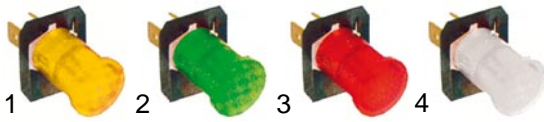

Ø mounting 12,5mm, plug socket

item	order no.	voltage	colour	connection (mm)
1	359996	230V	yellow	F 6,3
2	359997	230V	green	F 6,3
3	359998	230V	red	F 6,3
4	359999	230V	clear	F 6,3