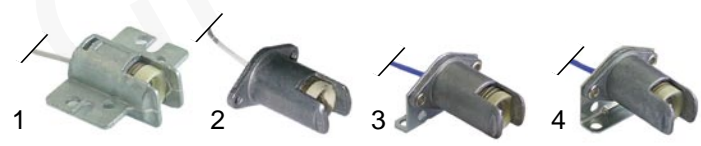

item	order no.	description	base type	item	order no.	description	base type
1	359648	housing	R7s	3	359733	housing	R7s
2	359717	housing	R7s	4	359734	housing	R7s