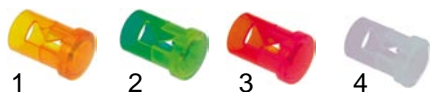

housing inserts for lamp type H-I

8mm ø mounting, grip socket

item	order no.	colour	lamp	item	order no.	colour	lamp
1	359949	yellow	type H	3	359951	red	type H
2	359950	green	type I	4	359952	clear	type H