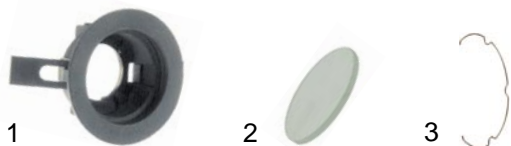

65mm ø mounting

item	order no.	description	lamp
1	359495	frame	
2	359497	glass plate	type N
3	359498	spring