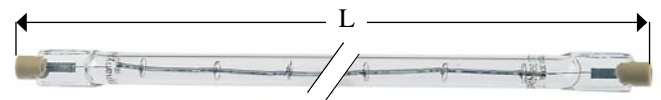

pos.	order no.	voltage	power	length (mm)	base type
1	359628	220-250V	300W	117,6	R7s
2	359676	220-250V	350W	190	R7s
3	359693	230/240V	400W	220	R7s
4	359627	220-250V	500W	227	R7s