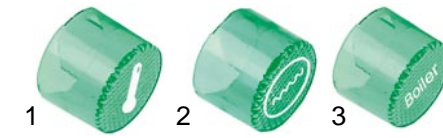

item	order no.	colour	lamp type	item	order no.	colour	lamp type
1	346267	green	B	3	346269	green	B
2	346268	green	B