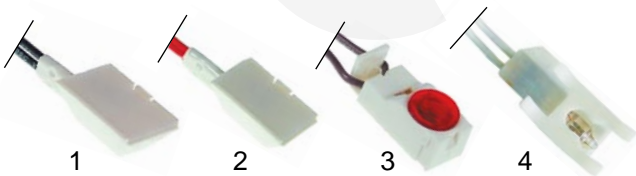

item	order no.	voltage	colour	cable (mm)	item	order no.	voltage	colour	cable (mm)
1	359883	230V	green	100	4	359272	230V	green	150
2	359884	230V	red	100		359273	230V	yellow	150
3	359885	230V	red	500					

item	order no.	voltage	colour	cable (mm)	item	order no.	voltage	colour	cable (mm)
1	345734	230V	green	100	2	345428	230V	red	100

pos.	order no.	voltage	current	size (mm)
1	359055	12V	80mA	13,5x4,9

pos.	order no.	voltage	current	size (mm)
1	359597	24V	80mA	28x10