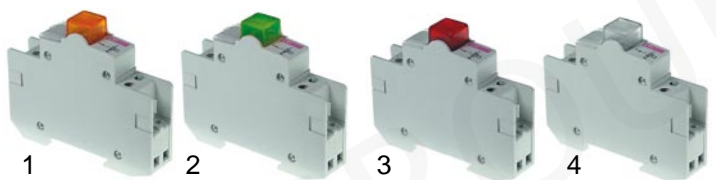

indicator lamps for DIN-bar

item	order no.	voltage	colour	item	order no.	voltage	colour
1	359254	230V	yellow	3	359253	230V	red
2	359235	230V	green	4	359256	230V	clear