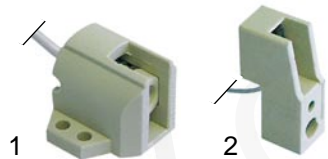

item	order no.	description	base type	item	order no.	description	base type
1	359649	housing	R7s	2	359735	housing	R7s