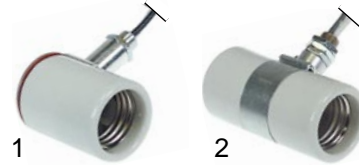

item	order no.	socket	limiting values	distance fixing holes (mm)	lamp
1	359847	E27	2,6A/250V	M10	
2	359848	E27	2,6A/250V	M10	type G