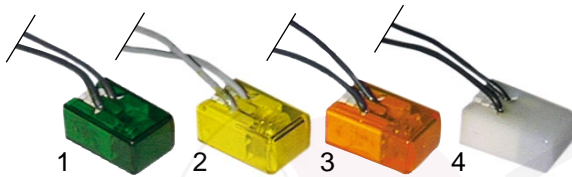

various indicator lamps

item	order no.	voltage	colour	cable (mm)	item	order no.	voltage	colour	cable (mm)
1	359001	230V	green	150	3	359003	230V	orange	150
2	359002	230V	yellow	150	4	359006	230V	clear	150