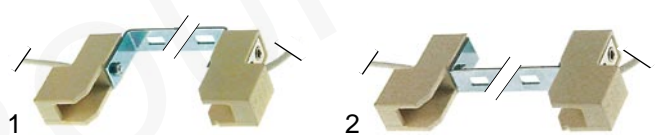

item	order no.	length (mm)	cable length (mm)	lamp length (mm)	base type
1	359542	101,5	250	78,3	R7s
	359663	140,5	250	117,6	R7s
2	359547	101,5	250	78,3	R7s
	359543	140,5	250	117,6	R7s