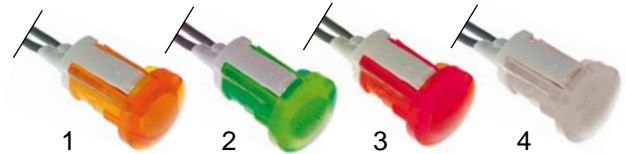

Ø mounting 16mm, plug socket

item	order no.	voltage	colour	cable (mm)
1	359908	230V	yellow	200
	359094	400V	yellow	200
2	359909	230V	green	200
	359828	400V	green	200
3	359910	230V	red	200
	359905	400V	red	200
4	359907	230V	clear	200
	359093	400V	clear	200