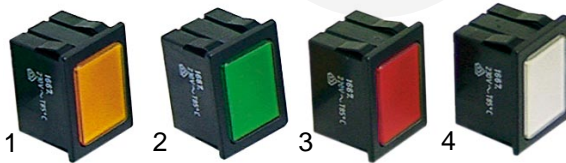

mounting 30x22mm

item	order no.	voltage	colour	connection (mm)	item	order no.	voltage	colour	connection (mm)
1	359180	230V	yellow	F 6,3	3	359177	230V	red	F 6,3
2	359178	230V	green	F 6,3	4	359179	230V	clear	F 6,3