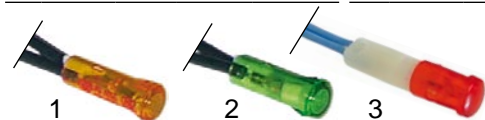

item	order no.	voltage	colour	cable (mm)	item	order no.	voltage	colour	cable (mm)
1	359319	24V	yellow	150	2	359318	24V	green	150
2	359286	230V	green	150	3	359287	230V	red	150