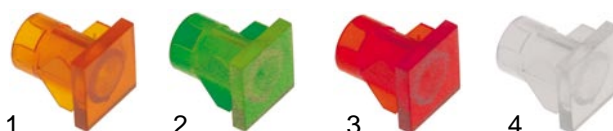

item	order no.	colour	lamp	item	order no.	colour	lamp
1	359978	yellow	type H	3	359980	red	type H
2	359979	green	type I	4	359981	clear	type H