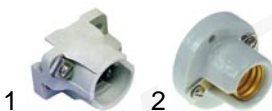

item	order no.	socket	connection	item	order no.	socket	connection
1	359307	E14	screw connection	2	359916	E14	screw connection

incandescent lamps

item	order no.	base	voltage	power	measures (mm)
1	359236	E10	24V	2W	10x28
2	359657	Ba9s	6V	2W	10x28
	359656	Ba9s	130V	2W	10x28
3	359598	Ba15d	220-260V	5-7W	16x35
4	359587*	E14	220-260V	6-10W	16x54
5	359608	E14	220-260V	10-15W	16x54
6	359609	Ba15d	220-260V	10-15W	16x54