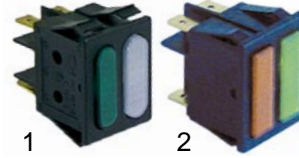

item	order no.	voltage	colour	connection (mm)	item	order no.	voltage	colour	connection (mm)
1	359164	230V	green/clear	F 6,3	2	301138	230V	green/yellow	F 6,3