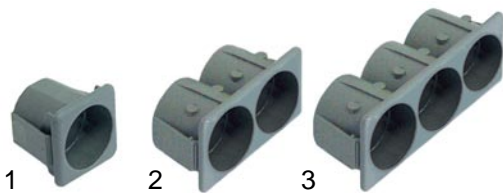

sockets without lens

item	order no.	description	mounting (mm)	colour	lens
1	345131	frame	28,5x28,5	grey	type A
2	346200	frame	28,5x52,6	grey	type A
3	346201	frame	28,5x77,5	grey	type A