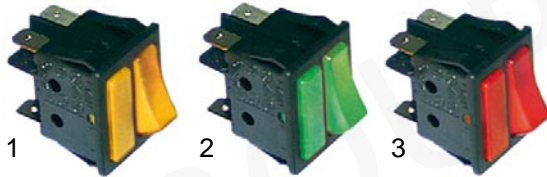

item	order no.	voltage	colour	connection (mm)	item	order no.	voltage	colour	connection (mm)
1	301033*	230V	yellow	F 6,3	3	301032*	230V	red	F 6,3
2	301034*	230V	green	F 6,3					

*indicator lamp and rocker switch