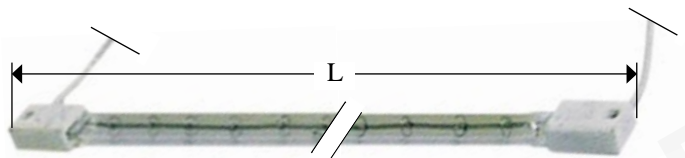

pos.	order no.	voltage	power	L (mm)	base type
1	359694	220-240V	300W	122	Z-ceramic/cord 300mm
2	359581	240V	300W	218	Z-ceramic/cord 205mm
3	359582	240V	500W	218	Z-ceramic/cord 205mm
4	359625	220-250V	500W	226	Z-ceramic/cord 195mm
5	359626	220-250V	1000W	349	Z-ceramic/cord 195mm