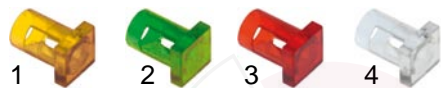

item	order no.	colour	lamp	item	order no.	colour	lamp
1	359953	yellow	type H	3	359955	red	type H
2	359954	green	type I	4	359956	clear	type H