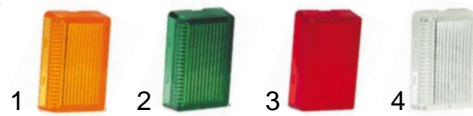

lens types A-G

item	order no.	colour	lens type	item	order no.	colour	lens type
1	359070	yellow	A	3	359072	red	A
2	359071	green	A	4	359073	clear	A

item	order no.	colour	lens type	item	order no.	colour	lens type
1	359856	yellow	B	3	358502	red	B
2	359857	green	B	4	359989	clear	B

item	order no.	colour	lens type	item	order no.	colour	lens type
1	359080	yellow	C	3	359082	red	C
2	359081	green	C	4	359083	clear	C

item	order no.	colour	lens type	item	order no.	colour	lens type
1	359826	yellow	D	3	359825	red	D
2	359827	green	D	4	359824	clear	D