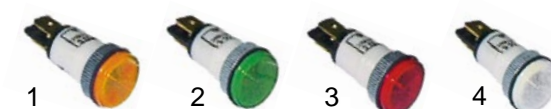

item	order no.	voltage	colour	connection (mm)	item	order no.	voltage	colour	connection (mm)
1	359025	24V	yellow	F 6,3	3	359024	24V	red	F 6,3
	359048	230V	yellow	F 6,3		359026	230V	red	F 6,3
	359290	400V	yellow	F 6,3		359292	400V	red	F 6,3
2	359023	24V	green	F 6,3	4	359047	24V	clear	F 6,3
	359027	230V	green	F 6,3		359021	230V	clear	F 6,3
	359291	400V	green	F 6,3		359994	400V	clear	F 6,3