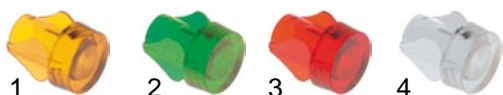

housing inserts for lamp type H-I

8mm ø mounting, grip socket

item	order no.	colour	lamp	item	order no.	colour	lamp
1	359949	yellow	type H	3	359951	red	type H
2	359950	green	type I	4	359952	clear	type H

item	order no.	colour	lamp	item	order no.	colour	lamp
1	359953	yellow	type H	3	359955	red	type H
2	359954	green	type I	4	359956	clear	type H

10mm ø mounting, plug socket

item	order no.	colour	lamp	item	order no.	colour	lamp
1	359414	yellow	type H	3	359957	red	type H
2	359816	green	type I	4	359815	clear	type H