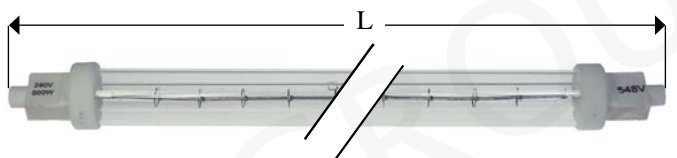

pos.	order no.	voltage	power	length (mm)	base type
1	359535	240V	300W	218	R7s
2	359536	240V	500W	218	R7s
3	359537	240V	1000W	349	R7s