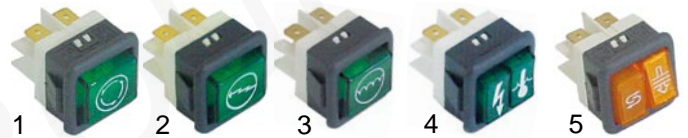

mounting 25x11mm (oval)

item	order no.	voltage	colour	connection (mm)	item	order no.	voltage	colour	connection (mm)
1	359224	230V	yellow	F 6,3	2	359223	230V	green	F 6,3

mounting 26,5x25,5mm

item	order no.	voltage	colour	connection (mm)	item	order no.	voltage	colour	connection (mm)
1	359010	230V	yellow	F 6,3	4	345859	24V	clear	F 6,3
2	359011	230V	yellow	F 6,3	5	345860	2x24V	clear	F 6,3
3	359012	230V	yellow	F 6,3					