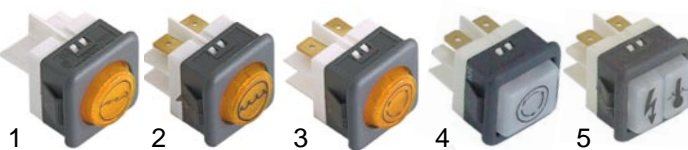

mounting 26,5x25,5mm

item	order no.	voltage	colour	connection (mm)	item	order no.	voltage	colour	connection (mm)
1	359010	230V	yellow	F 6,3	4	345859	24V	clear	F 6,3
2	359011	230V	yellow	F 6,3	5	345860	2x24V	clear	F 6,3
3	359012	230V	yellow	F 6,3