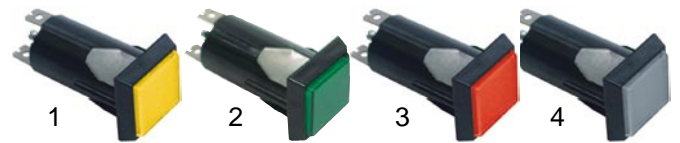

Ø mounting 20mm, plug socket

item	order no.	voltage	colour	connection (mm)
1	359513	230V	yellow	F 6,3
2	359514	230V	green	F 6,3
3	359515	230V	red	F 6,3
4	359516	230V	clear	F 6,3