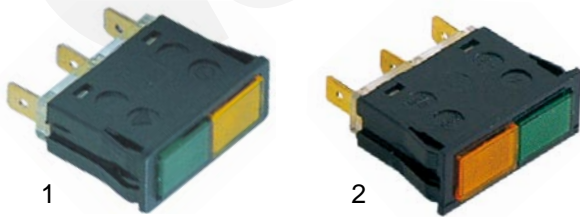

mounting 35x12mm

item	order no.	voltage	colour	connection (mm)	item	order no.	voltage	colour	connection (mm)
1	359056	2x230V	yellow/ green	F 6,3	2	359311	2x230V	green/ yellow	F 6,3