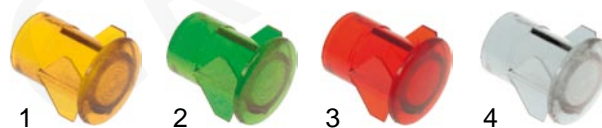

13mm ø mounting, plug socket

item	order no.	colour	lamp	item	order no.	colour	lamp
1	359974	yellow	type H	3	359976	red	type H
2	359975	green	type I	4	359977	clear	type H