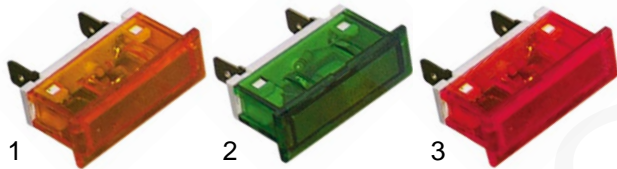

mounting 34x10mm

item	order no.	voltage	colour	connection (mm)	item	order no.	voltage	colour	connection (mm)
1	359210	230V	yellow	F 6,3	2	359233	400V	green	F 6,3
	359234	400V	yellow	F 6,3	3	359239	230V	red	F 6,3
2	359211	230V	green	F 6,3