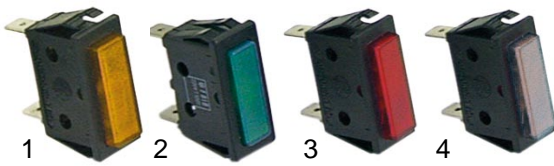

mounting 30x11mm

item	order no.	voltage	colour	connection (mm)	item	order no.	voltage	colour	connection (mm)
1	359159	230V	yellow	F 6,3	2	359160	230V	green	F 6,3
	359268	400V	yellow	F 6,3	3	359158	230V	red	F 6,3
2	359051	24V	green	F 6,3	4	359153	230V	clear	F 6,3