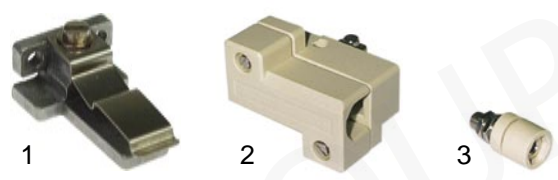

item	order no.	description	base type	item	order no.	description	base type
1	359546	holder	Z-ceramic	3	359650	housing	KSSV
2	359710	housing	X-strap