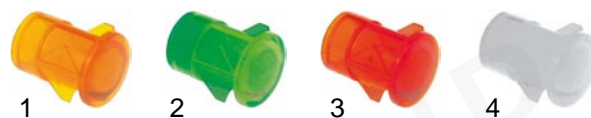

12mm ø mounting, plug socket

item	order no.	colour	lamp	item	order no.	colour	lamp
1	359970	yellow	type H	3	359972	red	type H
2	359971	green	type I	4	359973	clear	type H