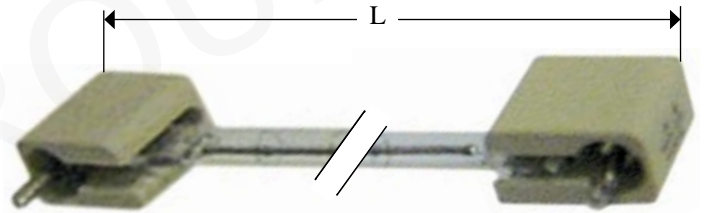

infrared lamps/quartz lamps

pos.	order no.	voltage	power	length (mm)	base type
1	359632	230V	500W	260	KSSV
2	359629	230V	650W	260	KSSV
3	359624	230V	1000W	340	KSSV
4	359638	220-250V	1000W	340	KSSV
5	359637	240V	1600W	540	KSSV