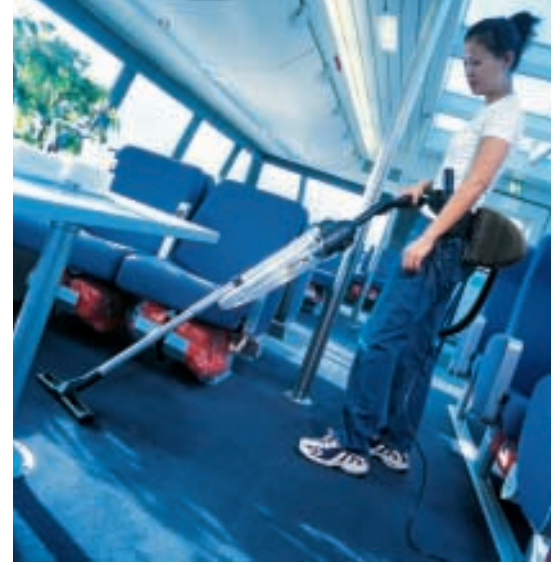

# Nilfisk UZ 964

Dry Vacuum Cleaner

Hip Mounted Vacuum Cleaner

Worn like a belt around the waist, the UZ 964 lets you clean staircases with ease, makes cleaning in cramped office cubicles quick and hassle-free, and takes the strain out of above floor cleaning such as window drapes or shelving.

## Belt up and clean

The UZ 964's ergonomic design and low weight make it so easy to use.

No back or shoulder strain whatsoever. On stairs or cramped and narrow places, wherever pulling a conventional vacuum cleaner is difficult, the UZ 964 solves the problem.

The optional Phase 1 pre-separator is the perfect complement to the dust bag and is ideal for the collection of large debris. It offers increased collection capacity and extra long operating time between bag changes.

- Lightweight – less than 3 kg
- Left or right hand operation
- Ideal for stairs, tight spaces and overhead cleaning
- Ergonomical, no strain on spine or shoulders
- No machine to pull or push
- 15 m cable gives wide working radius
- Handy storage of accessories on belt