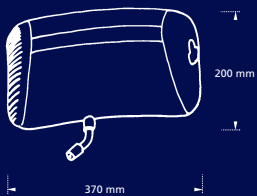

Technical specifications

Description	Unit	UZ 964
Rated power	W	700
Vacuum	kPa	19
Airflow	l/sec	28
Noise level	dB (A) BS 5415	54
	dB (A) IEC 704	70
Dust bag capacity	liter	2.2
Weight, machine only	kg	2.9
Weight, w. accessories	kg	3.4
Cable	m	15
Dimensions (h x w x l)	mm	200 x 210 x 370

**Nilfisk
Advance**
setting standards

Nilfisk-Advance A/S
Sognevej 25
DK-2605 Brøndby
Denmark
Tel. +45 43 23 81 00
Fax +45 43 43 77 00
mail@nilfisk-advance.dk
www.nilfisk-advance.com