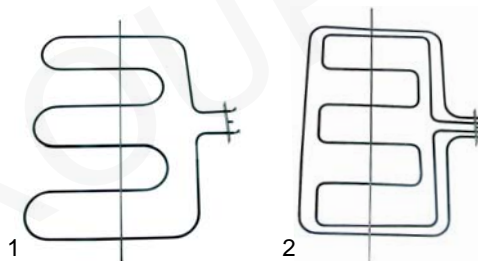

1 2

Item	Order	Description	Model	OEM
1	416971	2000W/230V	938.30	09950447000
2	416972	3700W/230V		09950457000