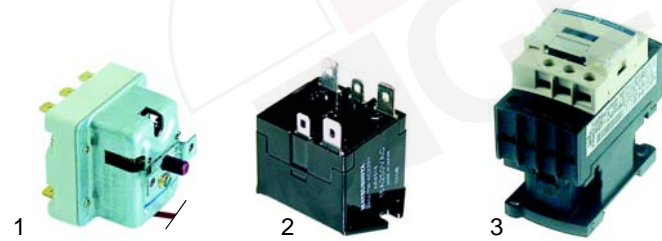

Item	Order	Description	Model	OEM
1	375388	safety thermostat		09950347000
2	380197	relay	CV5E-90, CV5P	09950287000
3	380090	contactor		11950197000