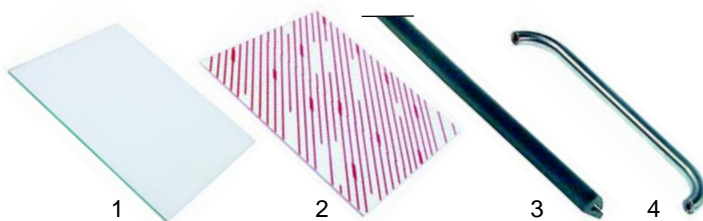

Item	Order	Description	Model	OEM
1	693226	internal glass		09980438300
2	693227	external glass	440	09980448316
3	693228	gasket glass		09980458000
4	693229	door handle		09960099002