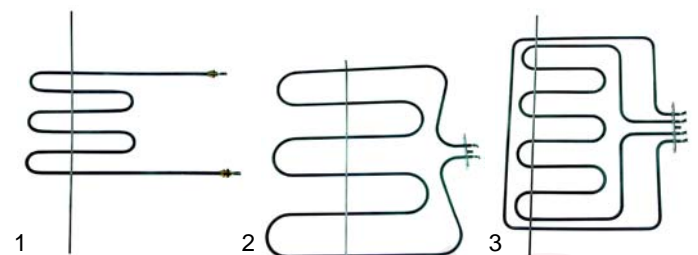

1 2 3

Item	Order	Description	Model	OEM
1	416968	2000W/230V	640CI	09950027000
2	416969	1400W/230V	648CI	09950327000
3	416970	2800W/230V		09950317000