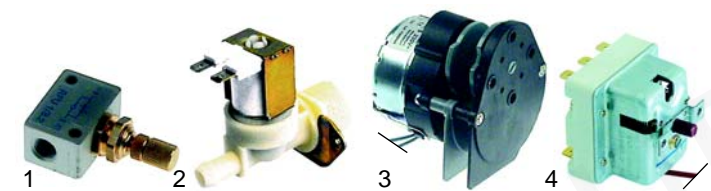

no picture

Item	Order	Description	Model	OEM
1	693224	glass plate	CV5E-90, CV5P	09980648418
2	693225	door handle		09960209002

Hot-air ovens (gas)

Item	Order	Description	Model	OEM
1	105635	burner		11980137915
2	101989	valve		11950407000
3	101990	ignition control module	900G	11950397000
4	101794	ignition electrode		11950437000
5	101795	monitoring electrode		11950447000