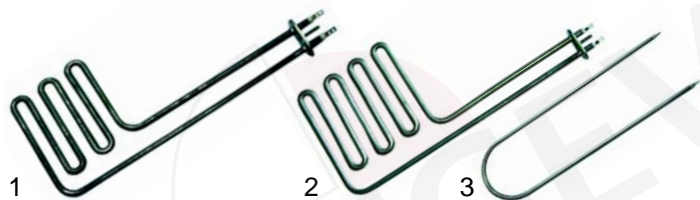

Elements

Item	Order	Description	Model	OEM
1	415547	2280W/230V		
2	415548	2660W/230V		
3	415546	1000W/230V