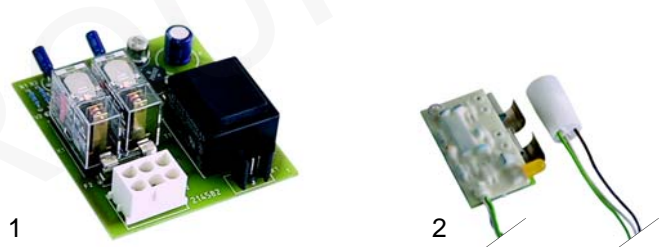

Member of the  **GEV GROUP**

Solenoid valves

Item	Order	Description	Model	OEM
1	370069	1/8" - 1/8"	Solomatic, Aroma	374806
2	370037	1/8" - M16	Solomatic	079561

Switches

Item	Order	Description	Model	OEM
1	301003	Switch/green	Solomatic	053295
2	359156	Signal lamo/yellow	Solomatic	053317

Pressure switch

Item	Order	Description	Model	OEM
1	541015	1/4"	Solomatic Aroma	030422 301523

Thermostats

Item	Order	Description	Model	OEM
1	375072	Safety thermostat, 170°C	Solomatic Aroma	041254

Relay thermostats, relays

Item	Order	Model	Coil voltage	OEM
1	380212	DSL7-01	230V AC	307491
2	380215	DSL23-01	230V AC	181498
3	380332	041901290100	24V DC	

Electronics

Item	Order	Description	Model	OEM
1	400013	Level controler	Solomatic	214582
2	400014	Cap. sensor		057290

Flowmeter, Magnetic pump

Item	Order	Description	Model	OEM
1	400642	Flowmeter, Gicar 9.09.754	Aromacarat	027790
2	500218	Magnetic pump		216879

Elements

Item	Order	Description	Model	OEM
1	415440	3300W/230V	Solomatic	372749
2	415436	1600W/230V	Aroma	381268