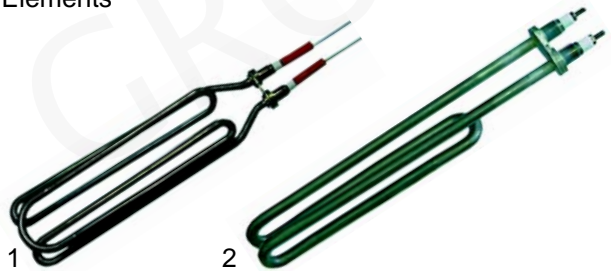

Elements

Item	Order	Description	Model	OEM
1	415440	3300W/230V	Solomatic	372749
2	415436	1600W/230V	Aroma	381268