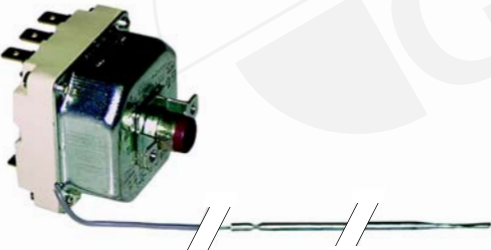

Member of the  **GEV GROUP**

Solenoid valves

Item	Order	Description	Model	OEM
1	370069	1/8" - 1/8"	Solomatic, Aroma	374806
2	370037	1/8" - M16	Solomatic	079561

Switches

Item	Order	Description	Model	OEM
1	301003	Switch/green	Solomatic	053295
2	359156	Signal lamo/yellow	Solomatic	053317

Pressure switch

Item	Order	Description	Model	OEM
1	541015	1/4"	Solomatic Aroma	030422 301523

Thermostats

Item	Order	Description	Model	OEM
1	375072	Safety thermostat, 170°C	Solomatic Aroma	041254

Relay thermostats, relays