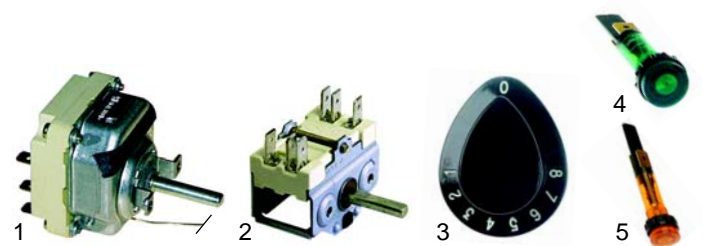

Tilting bratt pans (gas)

Item	Order	Description	Model	OEM
1	390058	thermostat	900 series	A2003
2	300001	switch		A2036
3	111732	knob		A2461
4	359378	signal lamp/green		A2224
5	359379	signal lamp/yellow		A2225