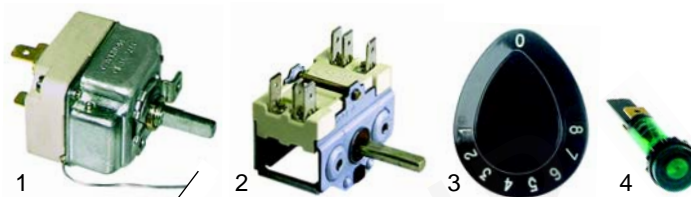

Item	Order	Description	Model	OEM
1	375055	thermostat		A2018
2	300001	switch	700 series	A2036
3	111732	knob		A2461
4	359378	signal lamp		A2224