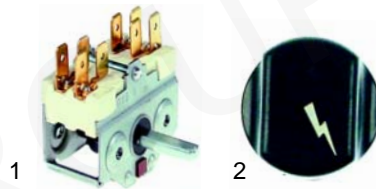

Item	Order	Description	Model	OEM
1	300074	switch	900 series	A2227
2	111737	knob		A2465