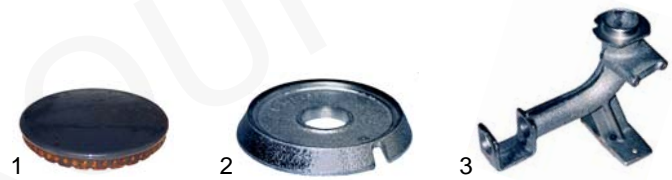

Item	Order	Description	Model	OEM
1	103052	burner cover, 125mm	900 series	A2100
2	104085	burner base		A2099
3	104087	Venturi		A2098