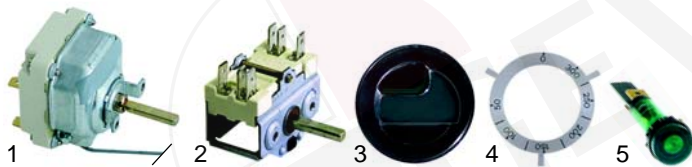

Ovens (electric)

no longer available

1

2

Item	Order	Description	Model	OEM
1	n.l.a.	2400W/230V	700 series	A2200
2	415093	900W/230V	900 series	A2133

Item	Order	Description	Model	OEM
1	375412	thermostat		A2206
2	300001	switch		A2036
3	110362	knob	700 series	Alternativ A2250
4	110615	symbol		A2224
5	359378	signal lamp		A2224

Item	Order	Description	Model	OEM
1	390076	thermostat		A2206
2	300002	switch	900 series	A2134
3	111734	knob		A2588
4	359378	signal lamp		A2224

Fry tops (gas)

Item	Order	Description	Model	OEM
1	101397	gas tap		A2169
2	111735	knob	700 series	A2469
3	102045	thermocouple, 1500mm		56840

Item	Order	Description	Model	OEM
1	100044	pilot burner		27073
2	100706	electrode	700 series	56754
3	101007	ignition unit		A2073

Item	Order	Description	Model	OEM
1	101086	gas tap		A2001
2	111736	knob	900 series	A2460
3	102045	thermocouple, 1500mm		56840