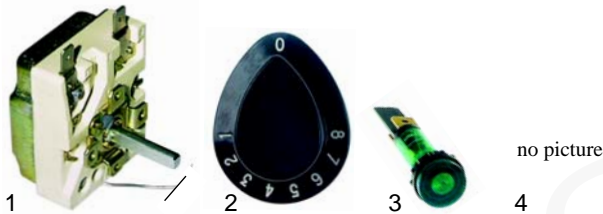

A

Suitable for Alpeninox

Item	Order	Description	Model	OEM
1	375202	thermostat	900 series	A2012
2	111734	knob		A2588
3	359378	signal lamp/green		A2224
4	346362	micro switch		A2145