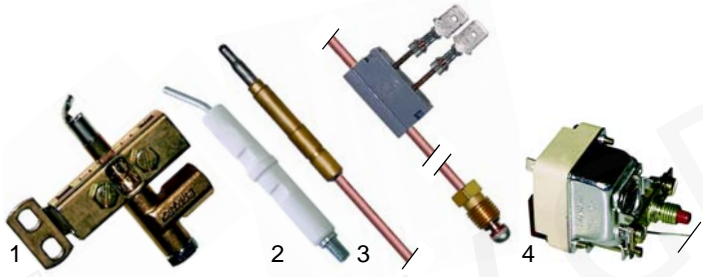

Item	Order	Description	Model	OEM
1	100044	pilot burner	700 series	27073
2	100706	electrode		56754
3	102070	thermocouple, 1000mm		54055
4	390062	safety thermostat		A2011