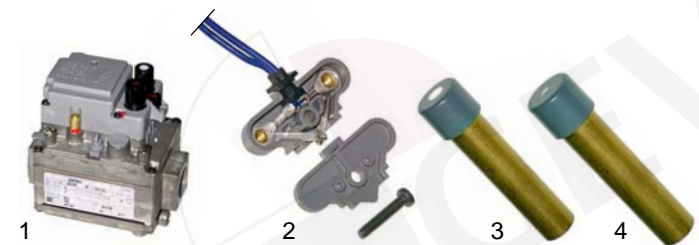

Item	Order	Description	Model	OEM
1	101123	Elettrosit gas valve		A2035
2	101312	interrupter	900 series	54539
3	101310	extension/knob on		A2618
4	101311	extension/knob off		A2617