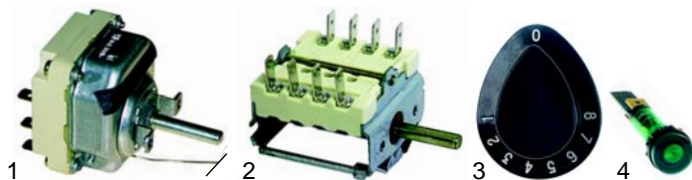

Ovens (electric)

no longer available

1

2

Item	Order	Description	Model	OEM
1	n.l.a.	2400W/230V	700 series	A2200
2	415093	900W/230V	900 series	A2133

Item	Order	Description	Model	OEM
1	375412	thermostat		A2206
2	300001	switch		A2036
3	110362	knob	700 series	Alternativ A2250
4	110615	symbol		A2224
5	359378	signal lamp		A2224

Item	Order	Description	Model	OEM
1	390076	thermostat		A2206
2	300002	switch	900 series	A2134
3	111734	knob		A2588
4	359378	signal lamp		A2224

Fry tops (gas)

Item	Order	Description	Model	OEM
1	101397	gas tap		A2169
2	111735	knob	700 series	A2469
3	102045	thermocouple, 1500mm		56840

Item	Order	Description	Model	OEM
1	100044	pilot burner		27073
2	100706	electrode	700 series	56754
3	101007	ignition unit		A2073

Item	Order	Description	Model	OEM
1	101086	gas tap		A2001
2	111736	knob	900 series	A2460
3	102045	thermocouple, 1500mm		56840