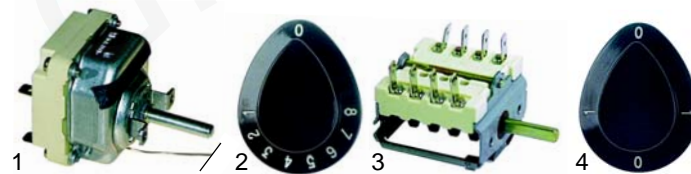

Item	Order	Description	Model	OEM
1	375143	thermostat		A2237
2	111732	knob		A2461
3	300017	switch	900 series	A2241
4	111733	knob		A2464