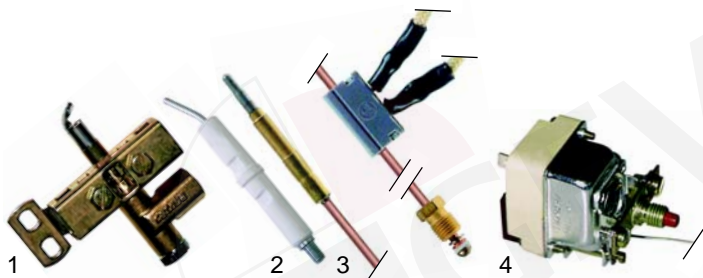

Fryers (mechanical)

Item	Order	Description	Model	OEM
1	100044	pilot burner	900 series	27073
2	100706	electrode		56754
3	102250	thermocouple, 1000mm		51932, 56914
4	390062	safety thermostat		A2011