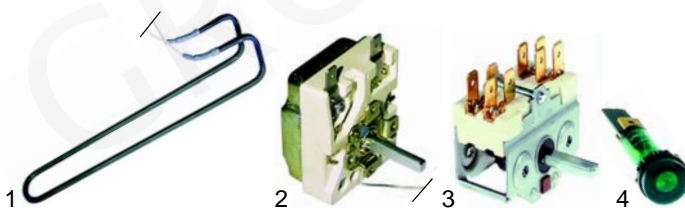

Tilting bratt pans (electric)

Item	Order	Description	Model	OEM
1	415098	1500W/230V	700 series, 900 series	A2068
2	375202	thermostat		A2012
3	300074	switch	700 series	A2162
4	359378	signal lamp/green		A2224