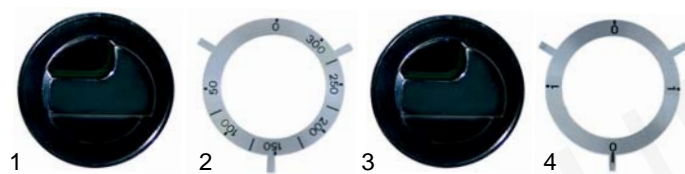

Item	Order	Description	Model	OEM
1	110360	knob		alternative A2820
2	110615	symbol	700 series	A2464
3	110362	knob		alternative A2464
4	110604	symbol