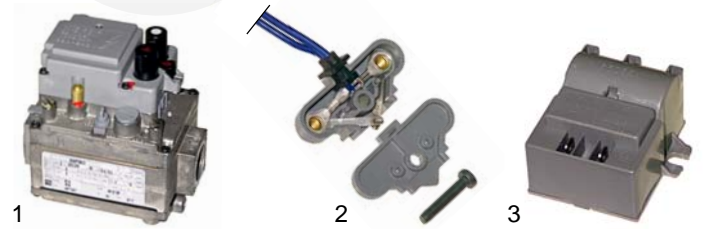

Item	Order	Description	Model	OEM
1	101123	Elettrosit gas valve	900 series	A2035
2	101312	interrupter		54539
3	101007	ignition unit		A2073