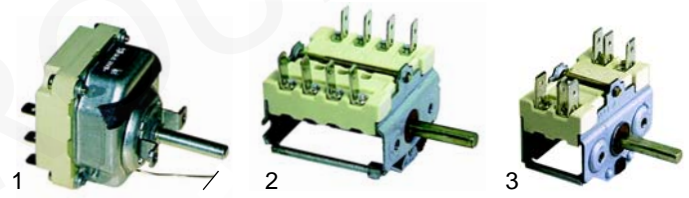

Fryers (electric)

Item	Order	Description	Model	OEM
1	390058	thermostat	700 series, 900 series	A2003
2	300002	switch	700 series	A2134
3	300001	switch	900 series	A2036