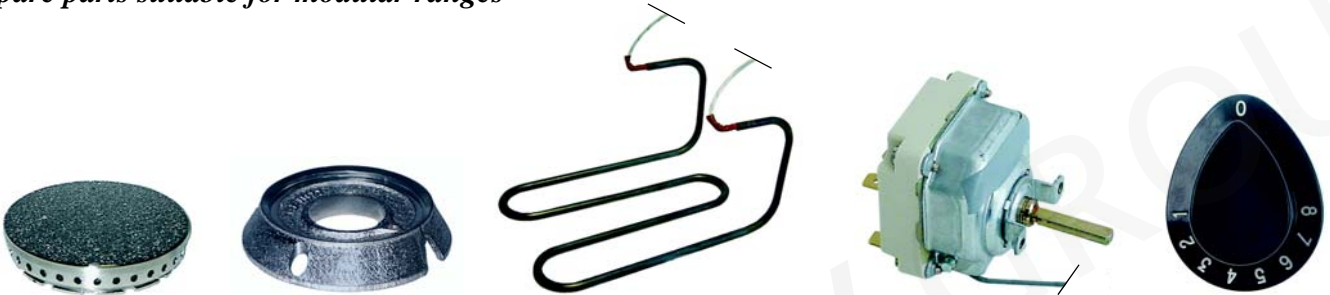

Spare parts suitable for:
ALPENINOX

Spare parts suitable for modular ranges