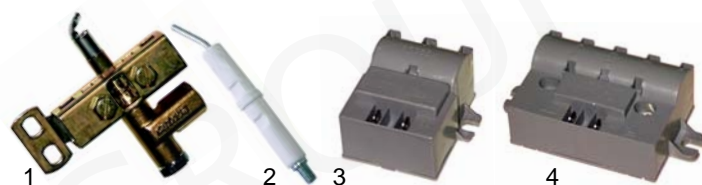

Item	Order	Description	Model	OEM
1	100044	pilot burner	900 series	27073
2	100706	electrode		56754
3	101007	ignition unit (2 outputs)		A2073
4	101010	ignition unit (7 outputs)		A2097