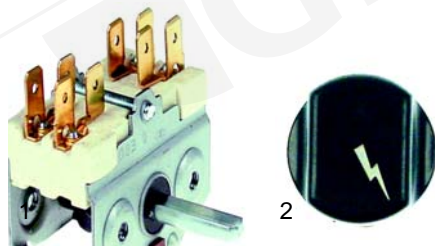

Item	Order	Description	Model	OEM
1	300074	switch	700 series,	A2227
2	111737	knob	900 series	A2465