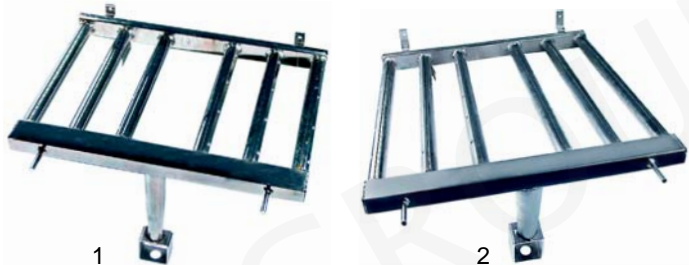

Item	Order	Description	Model	OEM
1	105646	burner	700 series	56796
2	105772	burner	900 series	A2139