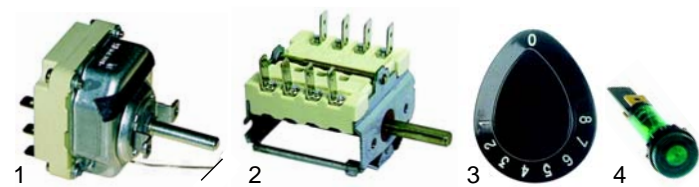

Item	Order	Description	Model	OEM
1	100044	pilot burner		27073
2	100706	electrode	700 series	56754
3	101007	ignition unit		A2073

Item	Order	Description	Model	OEM
1	101086	gas tap		A2001
2	111736	knob	900 series	A2460
3	102045	thermocouple, 1500mm		56840

Item	Order	Description	Model	OEM
1	100109	pilot burner		A2472
2	100701	electrode	900 series	A2473
3	100007	piezoelectric igniter		A2073

Item	Order	Description	Model	OEM
1	300074	switch	700 series,	A2227
2	111737	knob	900 series	A2465

Fry tops (electric)

Item	Order	Description	Model	OEM
1	415100	1500W/230V	720- ₋	A2070
2	415099	1500W/230V	740- ₋	A2208
3	415098	1500W/230V	900 series	A2247, A2068

Item	Order	Description	Model	OEM
1	390076	thermostat		A2206
2	300002	switch	700 series,	A2134
3	111732	knob	900 series	A2461
4	359378	signal lamp		A2224