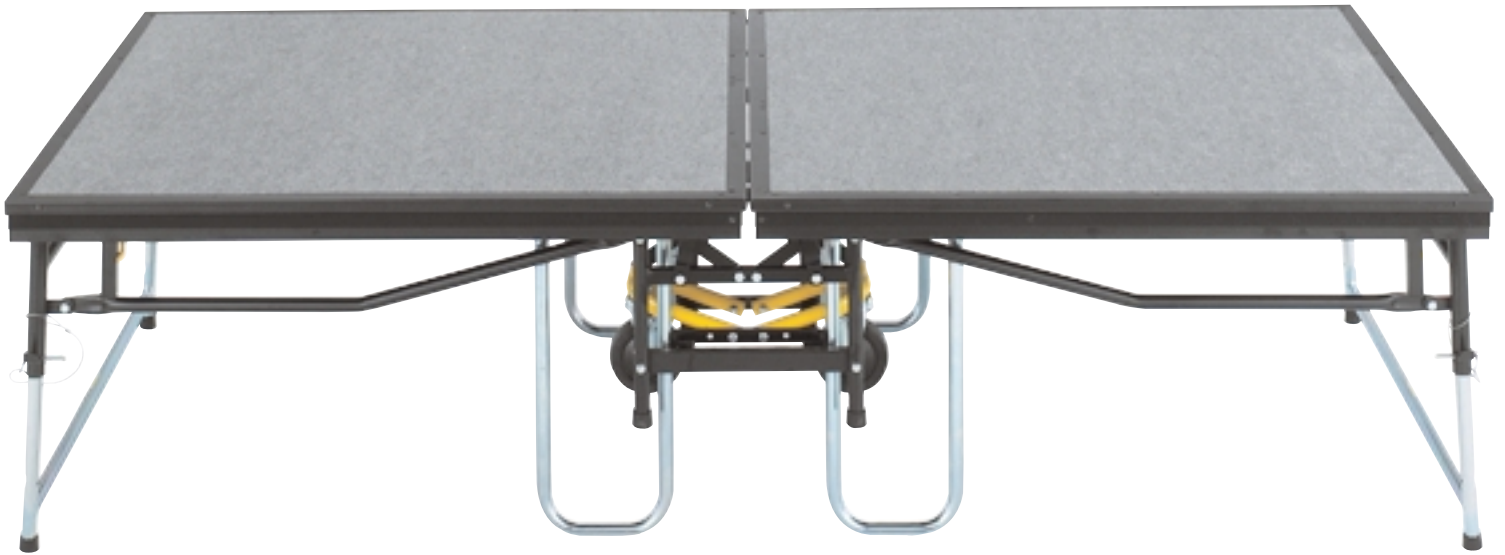

# SICO 1800 MOBILE FOLDING STAGE

## FEATURES

The 1800 stages are designed to be set in place, then folded up and put in storage by just one person, saving you time and money. Each stage unit rolls freely on its 4 wheels into position - no lifting and carrying of heavy decks.

A rigid, one-piece unitized 14 guage steel frame is designed to support the deck load of 125 lbs./square foot for strength and durability. Each stage unit sits on 8 direct-to-floor load bearing legs and not on wheels.

### ADDITIONAL FEATURES

- The Sico 1800 Series Stage has been used and recommended by more hotels, clubs, and convention centers than any other portable stage on the market.
- Available in single height and dual-height models (8" increments).
- Units are available in 4'x8' and 6'x8' deck sizes. The larger 6'x8' size allows for a third less units to purchase, fewer units to operate, and fewer units to store versus conventional 4'x8' sizes.
- Take advantage of the free space analysis drawings which will provide you with the appropriate number of stages and stage accessories.
- Serial numbers for easy identification.