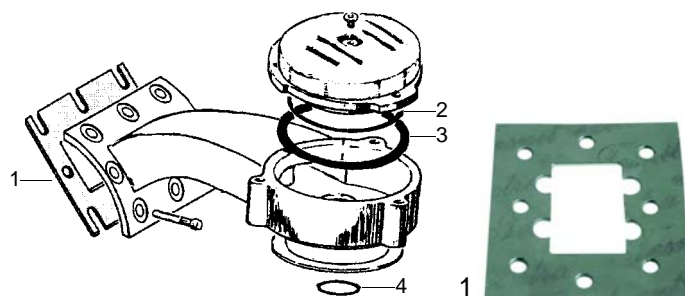

Item	Order	Description
1	528790	Retention valve
2	528791	Expansion valve

Level glass

Item	Order	Description
1	528792	Level glass/cpl.
2	528793	O-ring
3	528794	Level glass
4	528795	Gasket

Taps

Item	Order	Description
1	528796	Gasket
2	528797	O-ring
3	111013	Knob

Pipes

Item	Order	Description
1	529506	Steam pipe
2	528504	O-ring
3	529701	Spring
4	529703	Washer
5	529702	Circlip ring

Item	Order	Description
1	528798	Steam pipe
2	528797	O-ring

Knobs

Item	Order	Description
1	111006	Knob, 2mm gradient
2	111007	Knob, 1mm gradient
3	111008	Symbol/water
4	111009	Symbol/steam

Item	Order	Description
1	529500	Steam-, water tap/cpl., 1 mm gradient

Group

Item	Order	Description
1	528803	Group gasket

Item	Order	Description
2	528485	Gasket
3	528503	Spring
4	528502	Gasket
5	528501	Cu-gasket