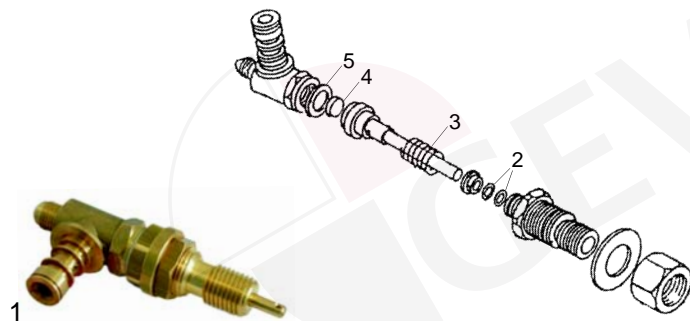

Item	Order	Description
1	528790	Retention valve
2	528791	Expansion valve

Level glass

Item	Order	Description
1	528792	Level glass/cpl.
2	528793	O-ring
3	528794	Level glass
4	528795	Gasket

Taps

Item	Order	Description
1	528796	Gasket
2	528797	O-ring
3	111013	Knob

Pipes

Item	Order	Description
1	529506	Steam pipe
2	528504	O-ring
3	529701	Spring
4	529703	Washer
5	529702	Circlip ring

Item	Order	Description
1	528798	Steam pipe
2	528797	O-ring

Knobs

Item	Order	Description
1	111006	Knob, 2mm gradient
2	111007	Knob, 1mm gradient
3	111008	Symbol/water
4	111009	Symbol/steam

Item	Order	Description
1	529500	Steam-, water tap/cpl., 1 mm gradient

Group

Item	Order	Description
1	528803	Group gasket

Item	Order	Description
2	528485	Gasket
3	528503	Spring
4	528502	Gasket
5	528501	Cu-gasket