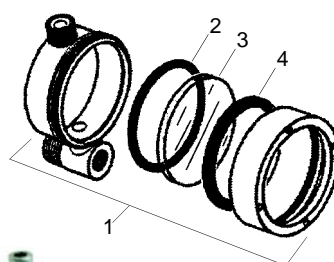

Item	Order	Description
1	400452	Key push button with Tea-push button
2	400453	Key push button (old)

Elements

Item	Order	Description
1	417045	1 group, 1 1/4", L=160mm, 1500W, 230V
2	417080	2 groups, 1 1/4", L=240mm 2500W, 230V
3	417125	2 groups, 1 1/4", L=290mm 1500W, 230V
4	417126	1 group, L=200mm 1300W, 230V

Item	Order	Description
1	417127	2 groups, 1 1/4" (L=20mm), 1400W, 230V
2	417047	2 groups, 1 1/4" (L=410mm), 3000W, 230V/400V
3	417128	3/4 groups, 1 1/4" (L=500mm), 4000W, 230V/
4	417129	3 groups, 1 1/4" (L=600mm), 1600W, 230V

Item	Order	Description
1	528022	Gasket, 1 1/4" (teflon)
2	528789	Boiler gasket, 5 holes

Manometer

Item	Order	Description
1	541285	Manometer/double scale

Valves

Item	Order	Description
1	529312	Safety valve, 1,8 bar, 3/8"
2	529316	Safety valve/sealed, 1,8 bar, 3/8"
3	529303	Empty valve (stainless steel), 1/4"
4	529304	Empty valve, 1/4"
5	529361	Cu-gasket, 1/4"
6	529349	Cu-gasket, 3/8"

Item	Order	Description
1	528790	Retention valve
2	528791	Expansion valve

Level glass

Item	Order	Description
1	528792	Level glass/cpl.
2	528793	O-ring
3	528794	Level glass
4	528795	Gasket

Taps

Item	Order	Description
1	528796	Gasket
2	528797	O-ring
3	111013	Knob