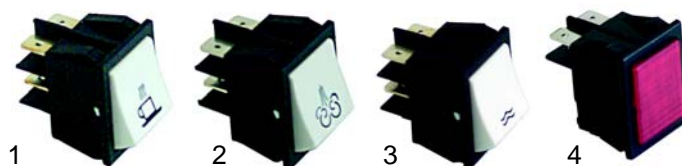

Accessories

Item	Order	Description
1	371090	Plug
2	371095	O-ring (viton)
2	371100	O-ring (silicon)

Pressure switches

Item	Order	Description
1	541021	Pressure switch
2	520139	Membrans

Thermostats

Item	Order	Description
1	390367	Contact thermostat, 130°C, 2 poles
2	390368	Boiler-Thermostat, +40 – +150°C, 1 pole

Switches

Item	Order	Description
1	346079	Main switch
2	111012	Knob
3	345044	Microswitch

Switches

Item	Order	Description
1	346081	Switches/coffee
2	346082	Push button/steam
3	346083	Push button/water
4	359155	Signal lamp/red

Level controller

Item	Order	Description
1	400019	Level controller (RL30/1E-2C/F)

Flowmeter

Item	Order	Description
1	400222	Flowmeter, 1/4"
2	400256	Plug
3	400257	Flowmeter turbine
4	400258	Case gasket

Key push buttons