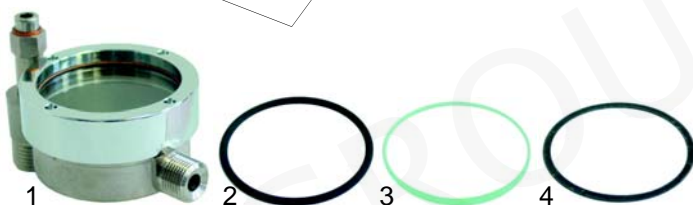

Item	Order	Description
1	528022	Gasket, 1 1/4" (teflon)
2	528789	Boiler gasket, 5 holes

Manometer

Item	Order	Description
1	541285	Manometer/double scale

Valves

Item	Order	Description
1	529312	Safety valve, 1,8 bar, 3/8"
2	529316	Safety valve/sealed, 1,8 bar, 3/8"
3	529303	Empty valve (stainless steel), 1/4"
4	529304	Empty valve, 1/4"
5	529361	Cu-gasket, 1/4"
6	529349	Cu-gasket, 3/8"

Item	Order	Description
1	528790	Retention valve
2	528791	Expansion valve

Level glass

Item	Order	Description
1	528792	Level glass/cpl.
2	528793	O-ring
3	528794	Level glass
4	528795	Gasket

Taps

Item	Order	Description
1	528796	Gasket
2	528797	O-ring
3	111013	Knob