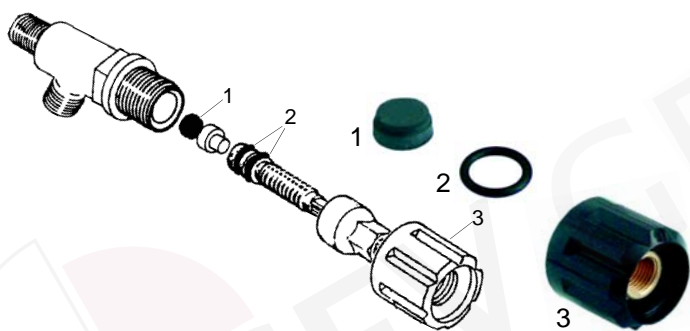

Item	Order	Description
1	528022	Gasket, 1 1/4" (teflon)
2	528789	Boiler gasket, 5 holes

Manometer

Item	Order	Description
1	541285	Manometer/double scale

Valves

Item	Order	Description
1	529312	Safety valve, 1,8 bar, 3/8"
2	529316	Safety valve/sealed, 1,8 bar, 3/8"
3	529303	Empty valve (stainless steel), 1/4"
4	529304	Empty valve, 1/4"
5	529361	Cu-gasket, 1/4"
6	529349	Cu-gasket, 3/8"

Item	Order	Description
1	528790	Retention valve
2	528791	Expansion valve

Level glass

Item	Order	Description
1	528792	Level glass/cpl.
2	528793	O-ring
3	528794	Level glass
4	528795	Gasket

Taps

Item	Order	Description
1	528796	Gasket
2	528797	O-ring
3	111013	Knob