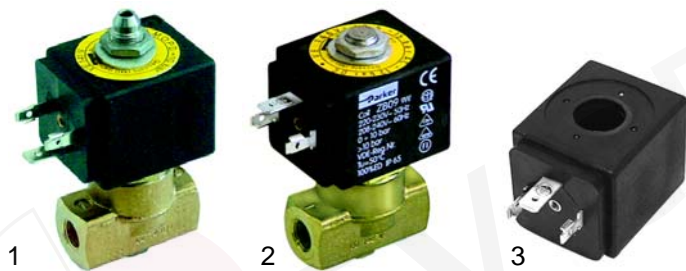

Member of the  **GEV GROUP**

Solenoid valves

Scem/Parker

Item	Order	Description
1	370212	cpl., 1/8", 3 Wege, 230V
2	370067	cpl., 1/4", 2 Wege, 230V
2	370206	cpl., 1/8", 2 Wege, 230V
3	371029	Magnetic coil, 230V

Accessories

Item	Order	Description
1	371090	Plug
2	371095	O-ring (viton)
2	371100	O-ring (silicon)

Pressure switches

Item	Order	Description
1	541021	Pressure switch
2	520139	Membrans

Thermostats

Item	Order	Description
1	390367	Contact thermostat, 130°C, 2 poles
2	390368	Boiler-Thermostat, +40 – +150°C, 1 pole

Level controller

Item	Order	Description
1	400019	Level controller (RL30/1E-2C/F)

Flowmeter

Item	Order	Description
1	400222	Flowmeter, 1/4"
2	400256	Plug
3	400257	Flowmeter turbine
4	400258	Case gasket

Key push buttons