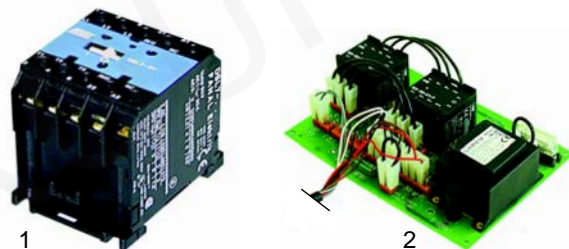

Item	Order	Description	Model	OEM
1	380213	contactor	PFD	5403500
2	400731	power print	PFD (new)	53100900