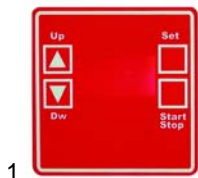

Item	Order	Description	Model	OEM
1	400735	fascia		5800380
2	400734	elctronic controller	FVD_	5310190
3	380430	relay plate		5310070