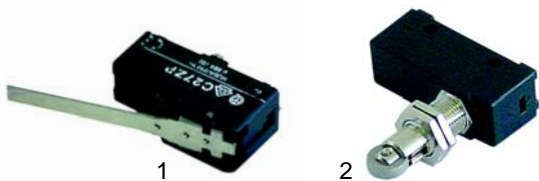

Item	Order	Description	Model	OEM
1	345125	micro switch		5400250
			PFD33, PFD45, PFD50	5400100
2	345639	micro switch		5401000