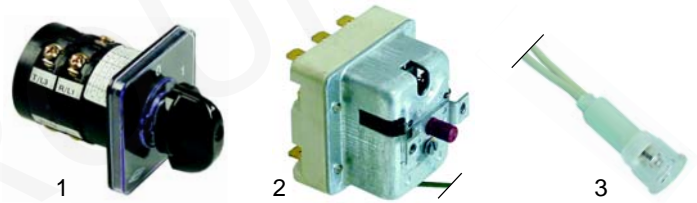

Item	Order	Description	Model	OEM
1	345675	switch, 3-pole	Baby,	5320060
2	375257	safety thermostat	FGM2/50 (until2001)	5320450
3	359263	signal lamp		5371120