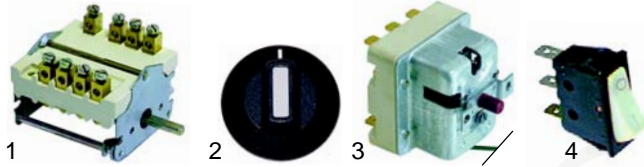

Item	Order	Description	Model	OEM
1	300102	switch, 32A	series FGM	5320320
2	110253	knob	(from 2002),	5873160
3	375257	safety thermostat	1-2/60, 1-2/6090,	5320460
4	359263	signal lamp, 400 V	1-2/9060, 1-2/90	5371120