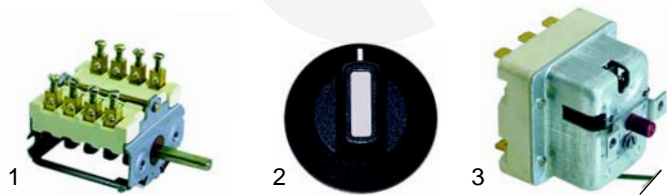

Item	Order	Description	Model	OEM
1	300021	switch, 16A		5320310
2	110253	knob	FG2/50 (from 2002)	5873160
3	375257	safety thermostat		5320460