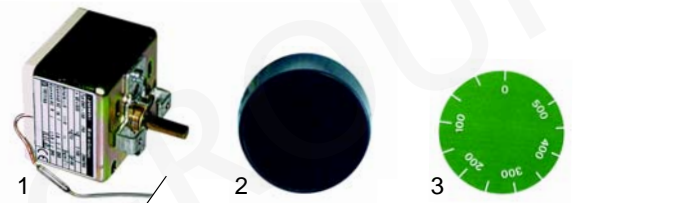

Item	Order	Description	Model	OEM
1	375103	thermostat, 3-pole		5320390
2	110642	knob	Baby 50, FGM2/ 50	4102950
3	110890	symbol		5820220