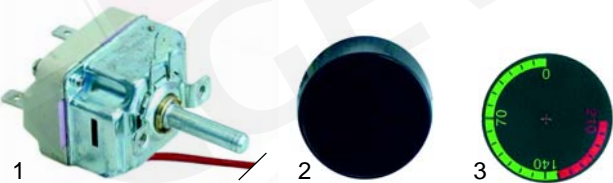

Item	Order	Description	Model	OEM
1	375273	thermostat		5320400
2	110642	knob		4102950
3	110892	symbol		5820290