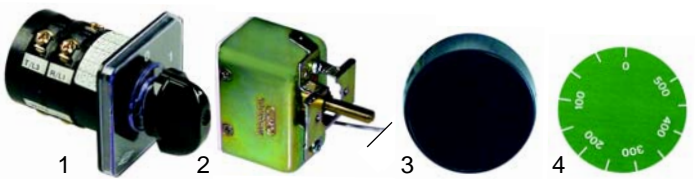

Item	Order	Description	Model	OEM
1	345675	switch		5320060
2	375100	thermostat, 1-pole	series FGM (until 2001), 1-2/	5320470
3	110642	knob	60, 1-260/90, 1-2/	4102950
4	110890	symbol	90	5820220