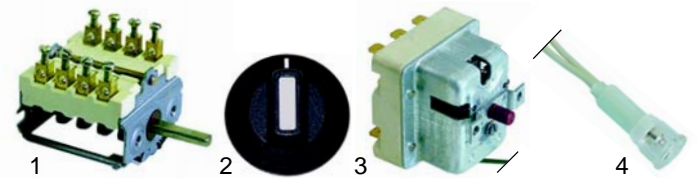

Item	Order	Description	Model	OEM
1	300021	switch		5320310
2	110253	knob	FGM2/50	5873160
3	375257	safety thermostat, 560°C	(from 2002)	5320460
4	359263	signal lamp		5371120