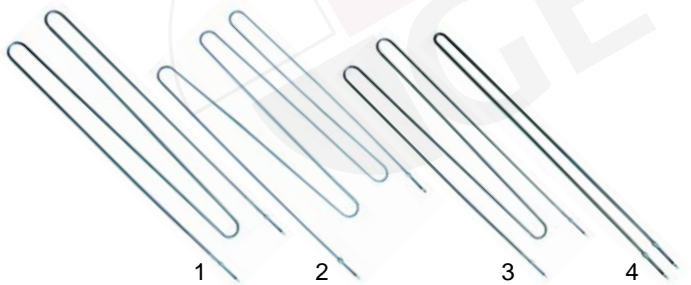

Item	Order	Description	Model	OEM
1	416452	2500W/400 V (upper)	FG1-2/60, FGM-2/60,	5591550
1	416453	2000W/400 V (lower)	FGS-2/60, FGMS-2/60	5591600
2	416454	1900W/400 V (upper)	FG1-2/6090, FGM1-2/	5591650
2	416455	1500W/400 V (lower)	609, FGS1-2/609,	5591700
			FGMS1-2/609 (until2001)	
3	416565	1270W/400 V (upper)	FG1-2/6090, FGM1-2/	5591400
3	416566	1000W/400 V (lower)	609, FGS1-2/609,	5591450
			FGMS1-2/609 (until2002)	
4	416570	front heating element, 450W/400V	FGS1-2/60, FGS1-2/6090,	5591320
			FGMS1-2/6,	
			FGM1-2/6090	