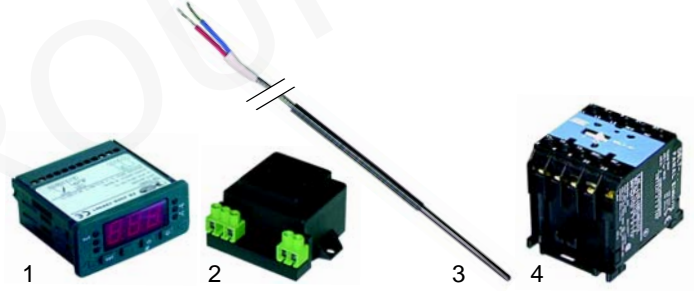

Item	Order	Description	Model	OEM
1	379590	electronic controller TC/J		5310060
2	379054	transformer, 230 V/12 V	FG2/50	5410200
3	379051	sensor TC/J		5310200
4	380213	contactor		5403500