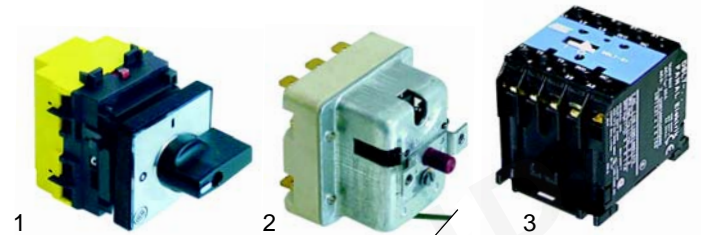

Item	Order	Description	Model	OEM
1	345239	switch, 0-I		5320250
2	375257	safety thermostat	series F6	5320450
3	380213	contactor	(until 2001)	5403500