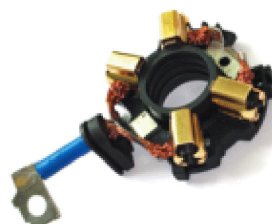

Bosch starter carbon brush holder

Brush holder assy. of 4 brushes BSX157-158

Carbon holder Item No. 1004336996

Dimensions of the coal 6x18x14mm

suitable for Bosch 12V starter as follows:

0001109014, 0001109018, 0001109025, 0001109028,
0001109031, 0001109033
0001109036, 0001109040

Shipping weight 0.10 kg

	<p>Carbon Brushes 12V Valeo Anlasser D8E D9E Repair Kit 2 pieces of carbon brushes PSX133 suitable for the following Valeo Starter 12V D8R ... , D9R ... Dimensions of the coal 12,65 / 6.9 x1185x15, 15mm</p>
	<p>Carbon brush set BSX157-158 12 V Bosch starter Carbon brush set BSX157-158 (4 pieces) ABMS. 6x18x14mm</p> <p>Suitable for the Bosch 12 volt starter</p> <p>0001109001-003, 06, 07, 11, 12, 14, 15 18, 23, 25, 28, 29, 31, 33 - 35, 40 - 45, 47, 61</p> <p>0001110001-004, 07, 08, 11 - 15, 18, 19 22-24, 26 - 33, 39 - 49, 51, 53, 55 - 67, 70 71, 73, 75 - 80, 81, 83 - 85, 88 - 90, 92, 95 98-102, 104 - 107, 110 - 115, 120, 122-124</p> <p>0001115001, 0001115002 0001124004, 0001124015</p> <p>0001125001, 2, 5, 6, 9, 10, 12, 13, 16, 17 18, 21, 22</p> <p>0001125501, 2, 3, 4, 7, 8, 12, 13, 17</p> <p>0 001 125 602</p> <p>suitable for the following coal operator:</p> <p>1004336800, 2, 3, 4, 7, 8, 19, 26, 29, 35</p>